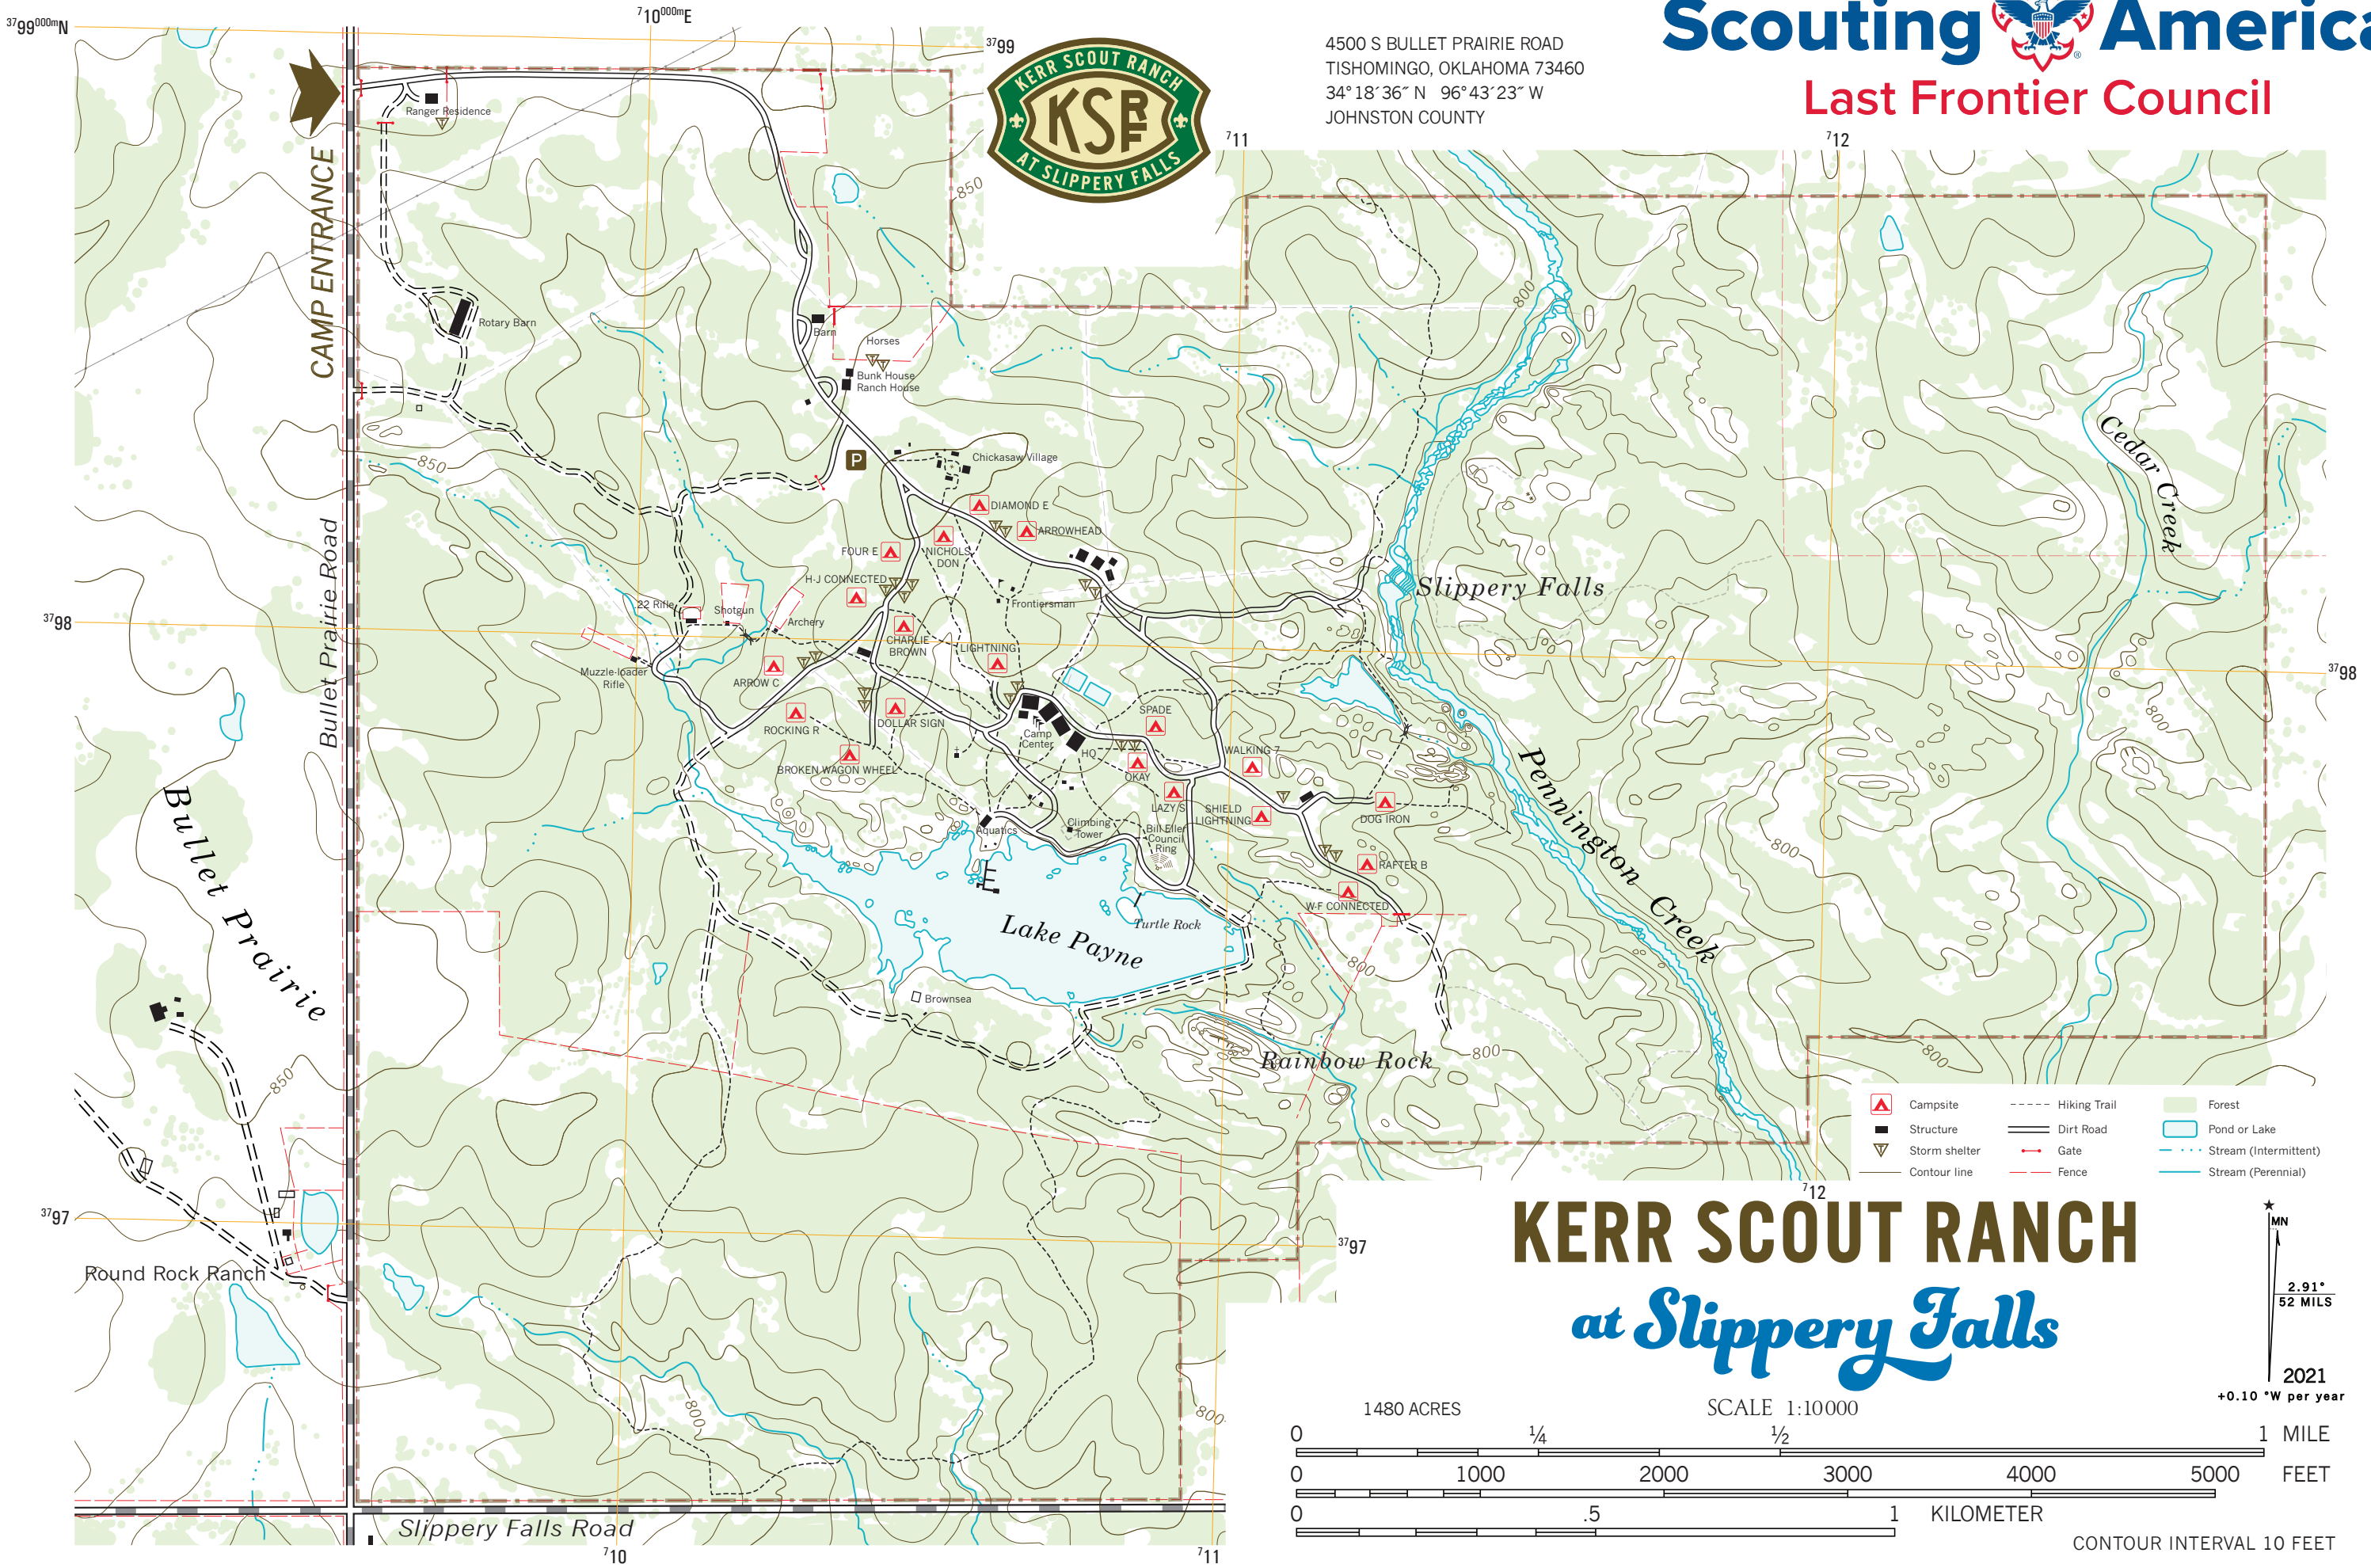

4500 S BULLET PRAIRIE ROAD  
TISHOMINGO, OKLAHOMA 73460  
34° 18' 36" N 96° 43' 23" W  
JOHNSTON COUNTY

# KERR SCOUT RANCH *at Slippery Falls*