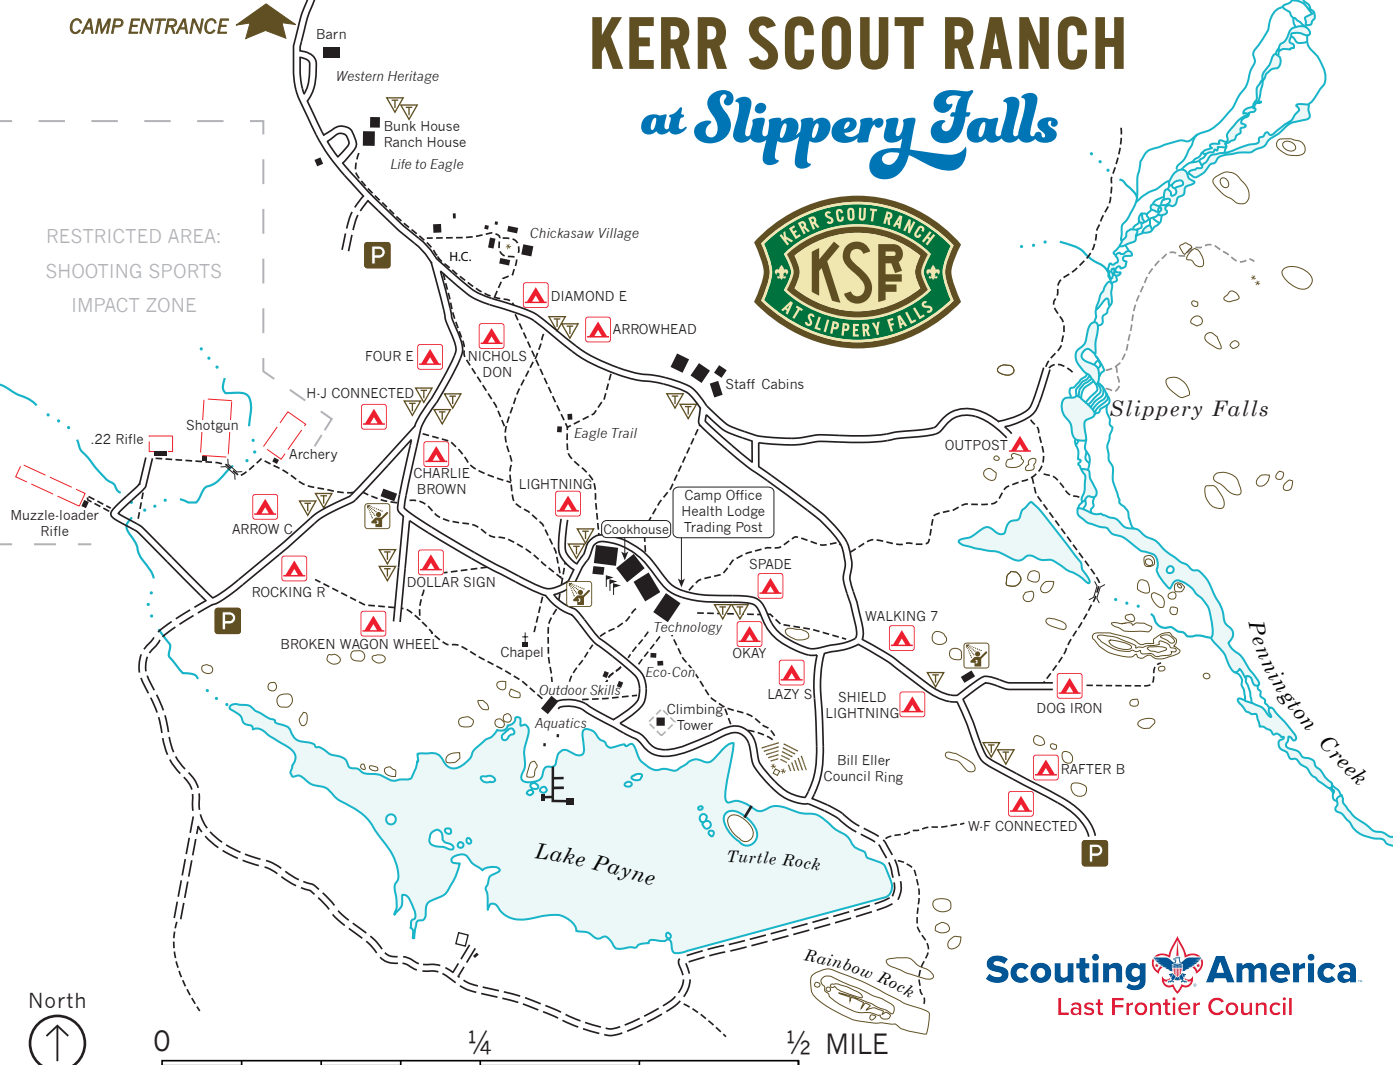

CAMP ENTRANCE

KERR SCOUT RANCH at Slippery Falls

RESTRICTED AREA:
SHOOTING SPORTS
IMPACT ZONE

Barn

Western Heritage

Bunk House
Ranch House
Life to Eagle

Chickasaw Village

H.C.

DIAMOND E

ARROWHEAD

FOUR E

NICHOLS DON

Staff Cabins

Eagle Trail

Slippery Falls

H-J CONNECTED

OKAY

LAZY S

SHIELD LIGHTNING

DOG IRON

Aquatics

Climbing Tower

Bill Eller
Council Ring

RAFTER B

Lake Payne

Turtle Rock

Pennington Creek

Scouting America
Last Frontier Council