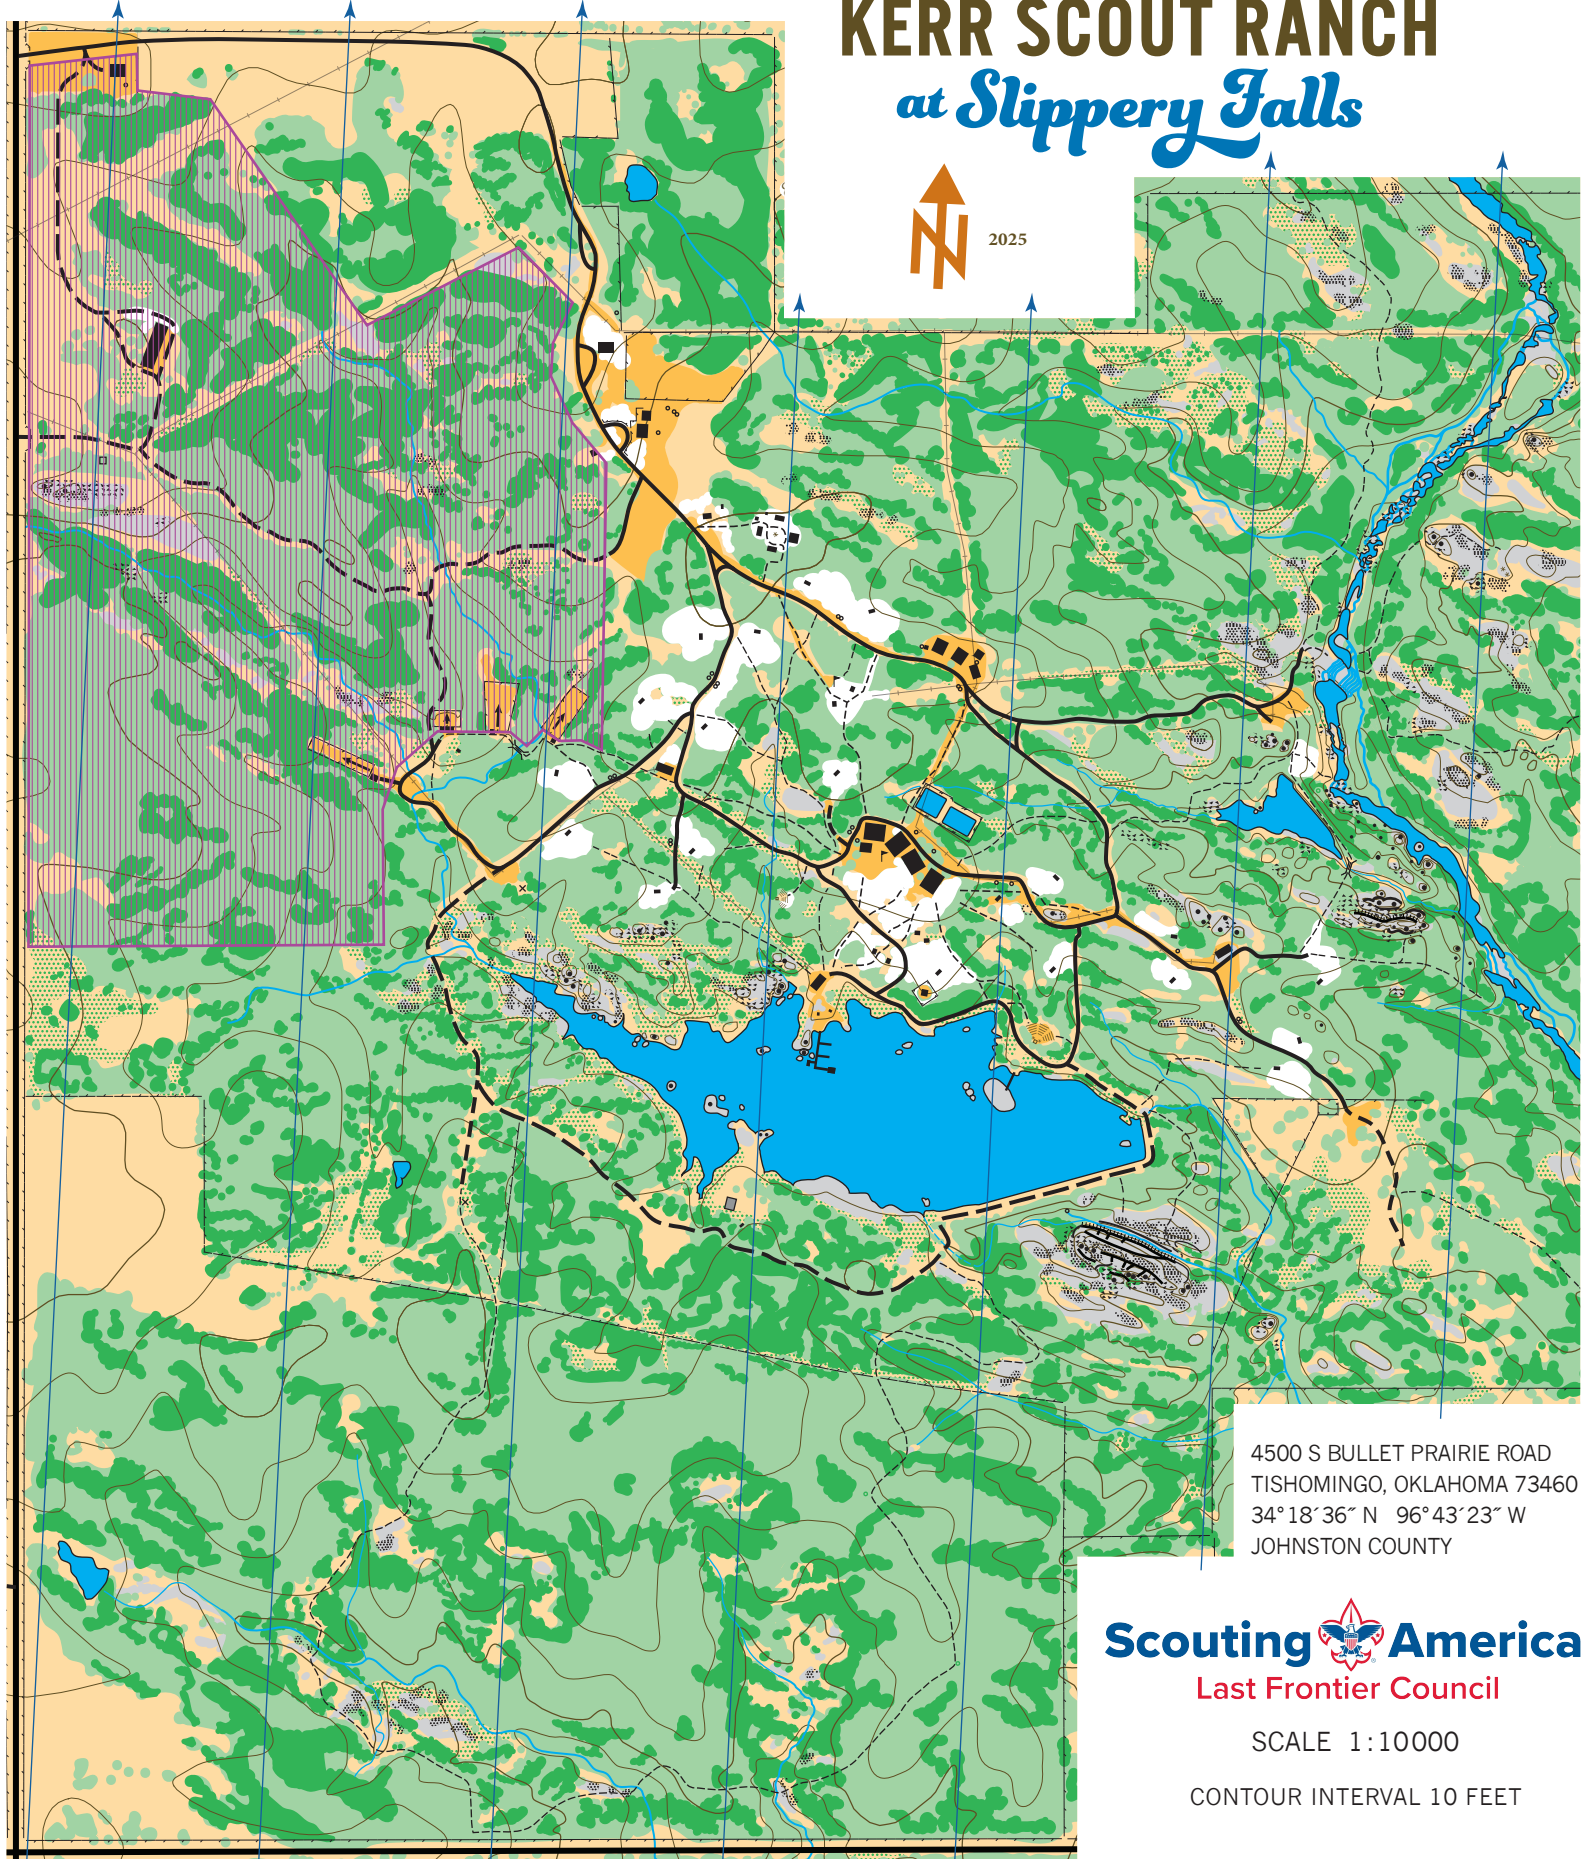

KERR SCOUT RANCH

at Slippery Falls

2025

4500 S BULLET PRAIRIE ROAD
TISHOMINGO, OKLAHOMA 73460
34° 18' 36" N 96° 43' 23" W
JOHNSTON COUNTY

Scouting America

Last Frontier Council

SCALE 1:10000

CONTOUR INTERVAL 10 FEET