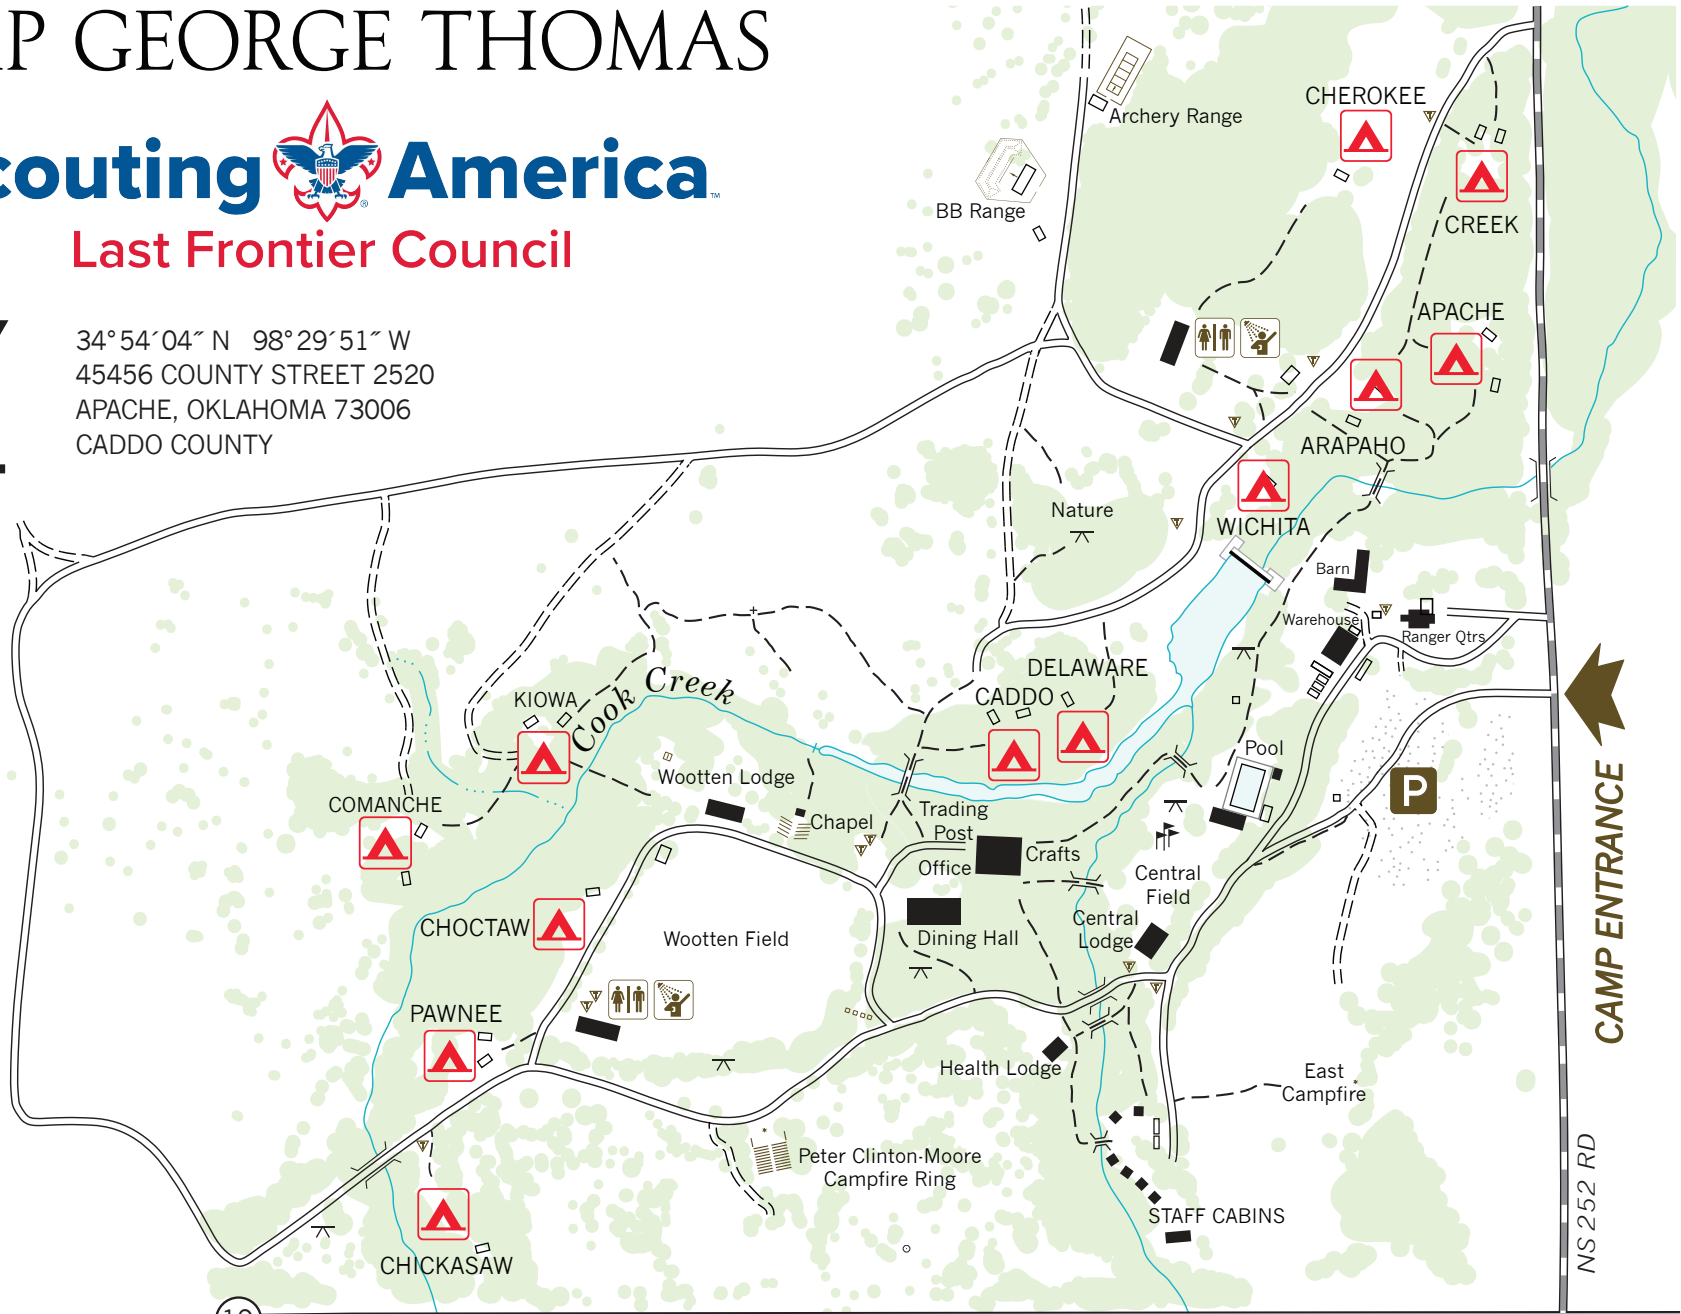

CAMP GEORGE THOMAS

Scouting America
Last Frontier Council

34° 54' 04" N 98° 29' 51" W
45456 COUNTY STREET 2520
APACHE, OKLAHOMA 73006
CADDO COUNTY

19